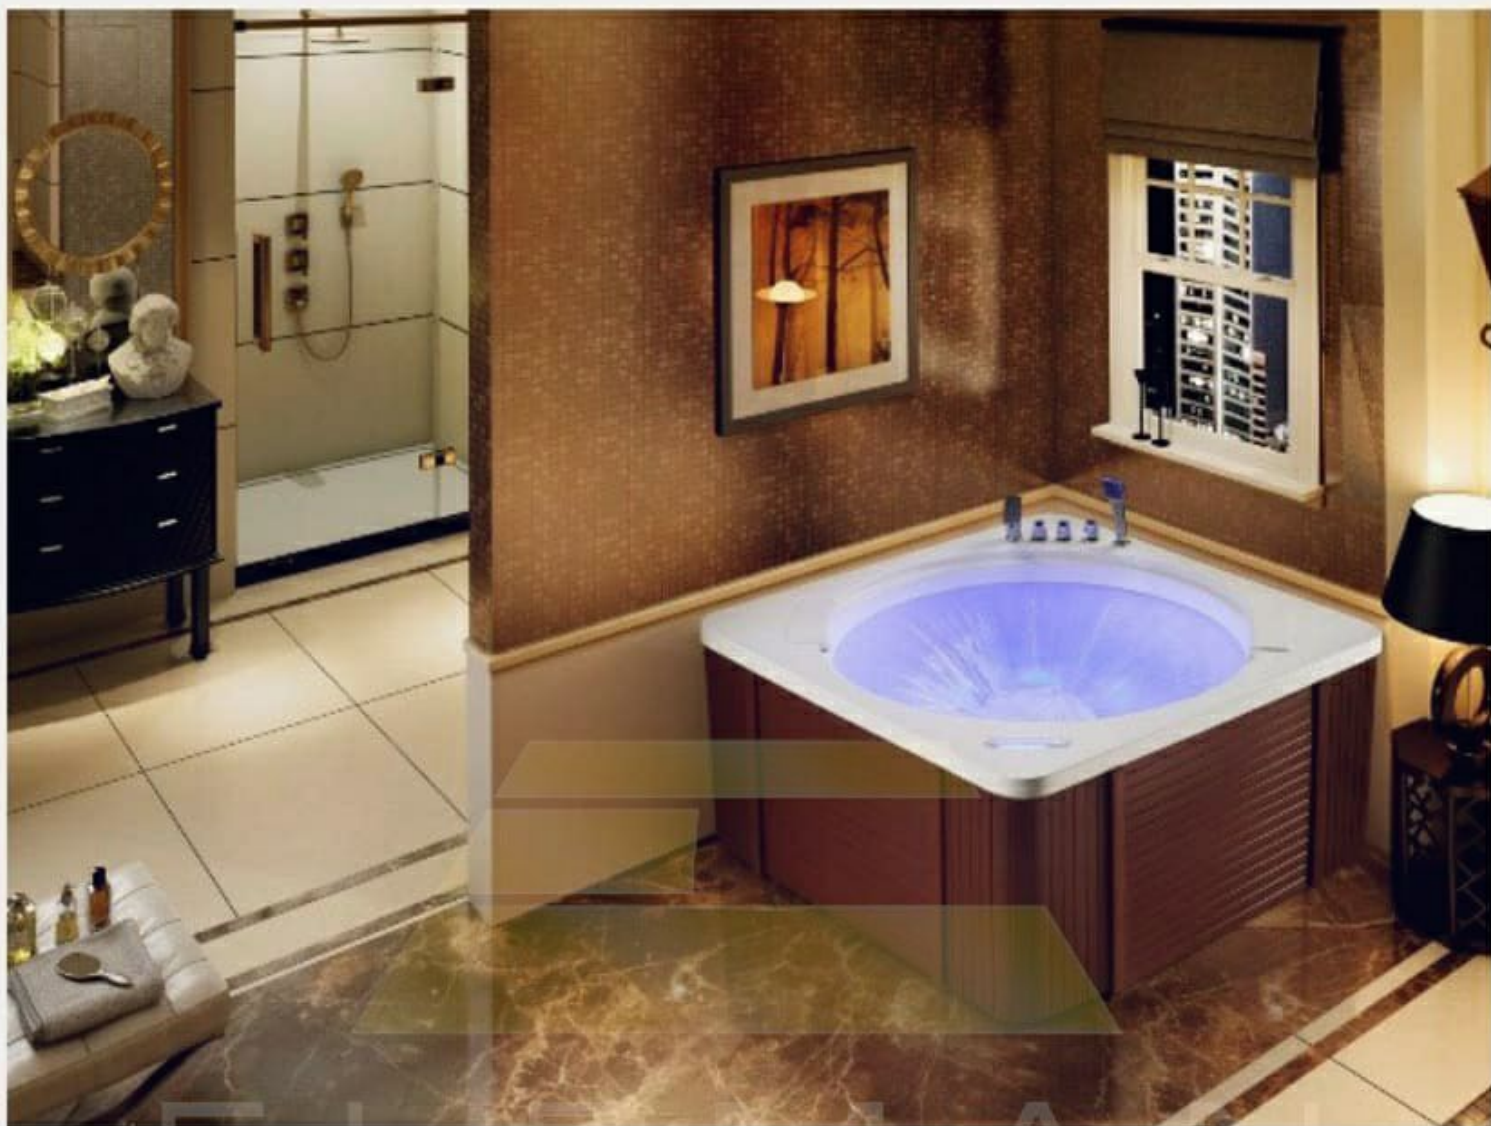

ELEMENT

Name Code: MP7400
Size: 1450×1450×660 mm