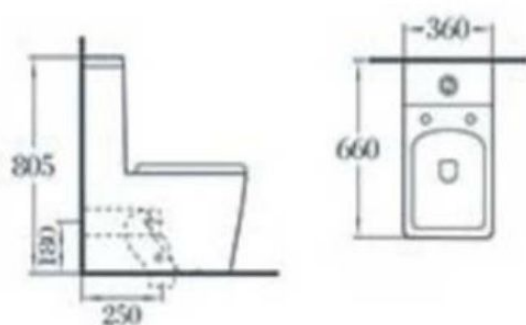

Washdown one-piece toilet

Size: 675X385X815 mm

P-trap, 180 mm Roughing-in

S-trap, 300 mm Roughing-in

WALTER

Italian desing

A-P1742

Washdown one-piece toilet
Size:700x360x850mm
P-trap:180mm Roughing-in
S-trap:250mm Roughing-in

Italian desing

A-P1754

Washdown one-piece toilet

Size:660X360X805mm

P-trap:180mm Roughing-in

S-trap:250mm Roughing-in

WALTER

Italian desing

A-P1756

Siphonic/Washdown one-piece toilet

Size:680x370x800mm

Siphonic: S-trap:300/400mm Roughing-in

Washdown:P-trap:180mm Roughing-in

S-trap:250mm Roughing-in

WALTER

Italian desing

A-P1805

直冲式连体座便器

尺寸: 690X410X800 毫米

横排, 排污口离地180 毫米

地排, 排污口离墙 250 毫米

Washdown one-piece toilet

Size: 690X410X800 mm

P-trap, 180 mm Roughing-in