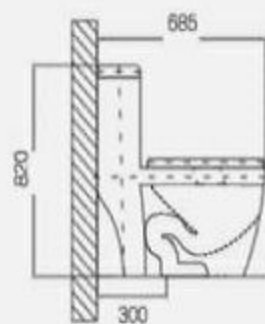

E L E M A N

Buildings Sanitary Accessories Distributor

A041A

Siphonic One-piece Closet

Size:

685x360x820mm

S-trap, 300mm

Roughing-in

WALTER

Italian desing

353

A-P1006

直冲式连体座便器

尺寸: 740X360X740 毫米
地排, 排污口离墙 300/400 毫米

Washdown one-piece toilet

Size: 740X360X740 mm
S-trap, 300/400 mm Roughing-in

WALTER

Italian desing

A-P1053

直冲式连体座便器

尺寸: 710X390X830 毫米

横排, 排污口离地180 毫米

地排, 排污口离墙300 毫米

Washdown one-piece toilet

Size: 710X390X830 mm

P-trap, 180 mm Roughing-in

S-trap, 300 mm Roughing-in

A-P1701

ELEMAN

Washdown one-piece toilet

Size: 730X360X920 mm

P-trap, 180 mm Roughing-in