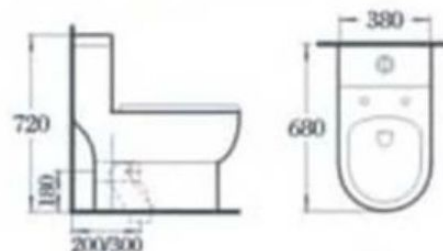

Size:680x385x780mm

Siphonic:S-trap:250/300/400mm Roughing-in

Washdown:P-trap:180mm Roughing-in

S-trap:250mm Roughing-in

WALTER

Italian desing

A-S1828

虹吸式连体座便器

尺寸: 680X380X720 毫米

横排, 排污口离地180 毫米

地排, 排污口离墙 200/300 毫米

Siphonic one-piece toilet

Size: 680X380X720 mm

P-trap, 180 mm Roughing-in

S-trap, 200/300 mm Roughing-in

A-P1835

Siphonic one-piece toilet
Size: 720X470X810 mm
S-trap, 300/400 mm Roughing-In

WALTER

Italian desing

A-S1872

Siphonic one-piece toilet
Size: 720X370X780mm
S-trap: 300/400mm Roughing-in

A-S1872

Tornado Flush one-piece toilet

Size:720x370x780mm

S-trap:300/400mm Roughing-in

WALTER

Italian desing

A-P1901

Washdown one-piece toilet

Size:760x480x660mm

P-trap:180mm Roughing-in