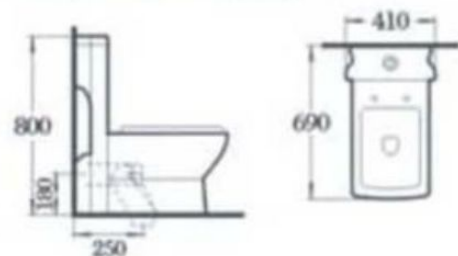

A-P1756

Siphonic/Washdown one-piece toilet

Size:680x370x800mm

Siphonic: S-trap:300/400mm Roughing-in

Washdown:P-trap:180mm Roughing-in

S-trap:250mm Roughing-in

WALTER

Italian desing

A-P1805

直冲式连体座便器

尺寸: 690X410X800 毫米

横排, 排污口离地180 毫米

地排, 排污口离墙 250 毫米

Washdown one-piece toilet

Size: 690X410X800 mm

P-trap, 180 mm Roughing-in

S-trap, 250 mm Roughing-in

A-S1820A

ELEMAN

Siphonic one-piece toilet

Size: 720X390X920 mm

S-trap, 300/400 mm Roughing-in

A-S1826/A-P1826

Siphonic/Washdown one-piece toilet

Size:680x385x780mm

Siphonic:S-trap:250/300/400mm Roughing-in

Washdown:P-trap:180mm Roughing-in

S-trap:250mm Roughing-in

WALTER

Italian desing

A-S1828

虹吸式连体座便器