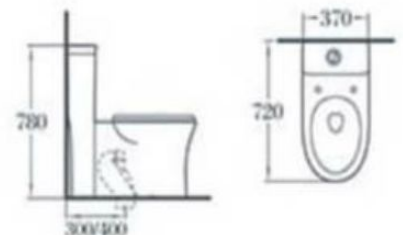

Size:680x385x780mm

Siphonic:S-trap:250/300/400mm Roughing-in

Washdown:P-trap:180mm Roughing-in

S-trap:250mm Roughing-in

WALTER

Italian desing

A-S1828

虹吸式连体座便器

尺寸: 680X380X720 毫米

横排, 排污口离地180 毫米

地排, 排污口离墙 200/300 毫米

Siphonic one-piece toilet

Size: 680X380X720 mm

P-trap, 180 mm Roughing-in

S-trap, 200/300 mm Roughing-in

A-P1835

Siphonic one-piece toilet
Size: 720X470X810 mm
S-trap, 300/400 mm Roughing-In

WALTER

Italian desing

A-S1872

Siphonic one-piece toilet
Size: 720X370X780mm
S-trap: 300/400mm Roughing-in

A-S1872

Tornado Flush one-piece toilet

Size:720x370x780mm

S-trap:300/400mm Roughing-in

WALTER

Italian desing

A-P1901

Washdown one-piece toilet

Size:760x480x660mm

P-trap:180mm Roughing-in