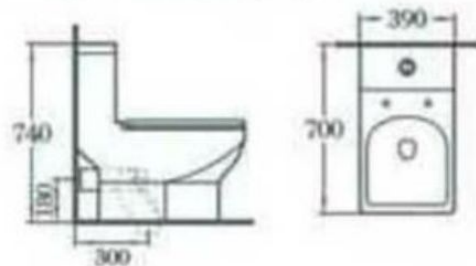

A-P1717

直冲式连体座便器

尺寸: 680X360X710 毫米

横排,排污口离地180 毫米

地排,排污口离墙300 毫米

Washdown one-piece toilet

Size: 680X360X710 mm

P-trap, 180 mm Roughing-in

S-trap, 300 mm Roughing-in

WALTER

Italian desing

A-P1720

直冲式连体座便器

尺寸: 700X390X740 毫米

横排, 排污口离地180 毫米

地排, 排污口离墙 300 毫米

Washdown one-piece toilet

Size: 700X390X740 mm

P-trap, 180 mm Roughing-in

S-trap, 300 mm Roughing-in

A-P1730

Washdown one-piece toilet

Size: 710X360X850 mm

P-trap, 180 mm Roughing-in

Washdown one-piece toilet

Size: 675X385X815 mm

P-trap, 180 mm Roughing-in

S-trap, 300 mm Roughing-in

WALTER

Italian desing

A-P1742

Washdown one-piece toilet
Size:700x360x850mm
P-trap:180mm Roughing-in
S-trap:250mm Roughing-in