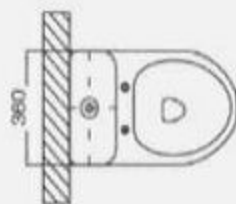

E L E M A N

Buildings Sanitary Accessories Distributor

A041A

Siphonic One-piece Closet

Size:

685x360x820mm

S-trap, 300mm

Roughing-in

WALTER

Italian desing

353

A-P1006

直冲式连体座便器

尺寸: 740X360X740 毫米
地排, 排污口离墙 300/400 毫米

Washdown one-piece toilet

Size: 740X360X740 mm
S-trap, 300/400 mm Roughing-in

WALTER

Italian desing

A-S1029/A-P1029

Siphonic/Washdown one-piece toilet

Size:720x365x785mm

Siphonic : S-trap:300/400mm Roughing-in

Washdown:P-trap:180mm Roughing-in

S-trap:250mm Roughing-in

Size: 710X390X830 mm

P-trap, 180 mm Roughing-in

S-trap, 300 mm Roughing-in

A-P1701

ELEMAN

Washdown one-piece toilet

Size: 730X360X920 mm

P-trap, 180 mm Roughing-in