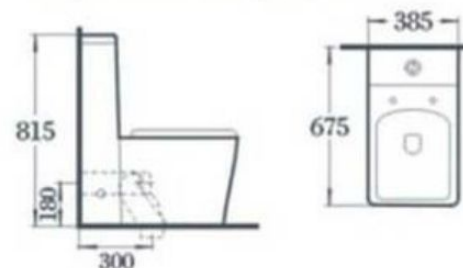

Washdown one-piece toilet

Size: 700X390X740 mm

P-trap, 180 mm Roughing-in

S-trap, 300 mm Roughing-in

A-P1730

Washdown one-piece toilet

Size: 710X360X850 mm

P-trap, 180 mm Roughing-in

S-trap, 200/300/400 mm Roughing-in

WALTER

Italian desing

A-P1738

直冲式连体座便器

尺寸: 675X385X815 毫米

横排, 排污口离地 180 毫米

地排, 排污口离墙 300 毫米

Washdown one-piece toilet

Size: 675X385X815 mm

P-trap, 180 mm Roughing-in

S-trap, 300 mm Roughing-in

WALTER

Italian desing

A-P1742

Washdown one-piece toilet
Size:700x360x850mm
P-trap:180mm Roughing-in
S-trap:250mm Roughing-in

WALRER

Italian desing

A-P1751

Washdown one-piece toilet

Size: 700X430X880mm

P-trap: 180mm Roughing-in

S-trap: 250mm Roughing-in

WALTER