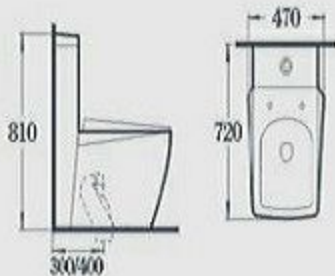

Size:680x385x780mm

Siphonic:S-trap:250/300/400mm Roughing-in

Washdown:P-trap:180mm Roughing-in

S-trap:250mm Roughing-in

WALTER

Italian desing

A-S1828

虹吸式连体座便器

尺寸: 680X380X720 毫米

横排, 排污口离地180 毫米

地排, 排污口离墙 200/300 毫米

Siphonic one-piece toilet

Size: 680X380X720 mm

P-trap, 180 mm Roughing-in

S-trap, 200/300 mm Roughing-in

A-P1835

Siphonic one-piece toilet
Size: 720X470X810 mm
S-trap, 300/400 mm Roughing-In

WALTER

Italian desing

A-S1872

Siphonic one-piece toilet
Size: 720X370X780mm
S-trap: 300/400mm Roughing-in

A-S1872

Tornado Flush one-piece toilet

Size:720x370x780mm

S-trap:300/400mm Roughing-in

WALTER

Italian desing

A-P1901

Washdown one-piece toilet

Size:760x480x660mm

P-trap:180mm Roughing-in