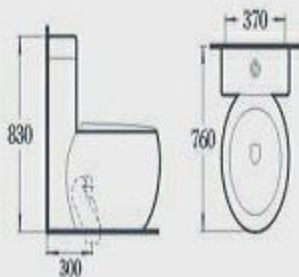

Size: 710X390X830 mm

P-trap, 180 mm Roughing-in

S-trap, 300 mm Roughing-in

A-P1701

ELEMAN

Washdown one-piece toilet

Size: 730X360X920 mm

P-trap, 180 mm Roughing-in

S-trap, 250 mm Roughing-in

A-P1709

ELEMAN

Washdown one-piece toilet

Size: 760X370X830 mm

S-trap, 300 mm Roughing-in

WALTER

Italian desing

A-P1717

直冲式连体座便器

尺寸: 680X360X710 毫米

横排,排污口离地180 毫米

地排,排污口离墙300 毫米

Washdown one-piece toilet

Size: 680X360X710 mm

P-trap, 180 mm Roughing-in

Washdown one-piece toilet

Size: 700X390X740 mm

P-trap, 180 mm Roughing-in

S-trap, 300 mm Roughing-in

A-P1730

Washdown one-piece toilet

Size: 710X360X850 mm

P-trap, 180 mm Roughing-in