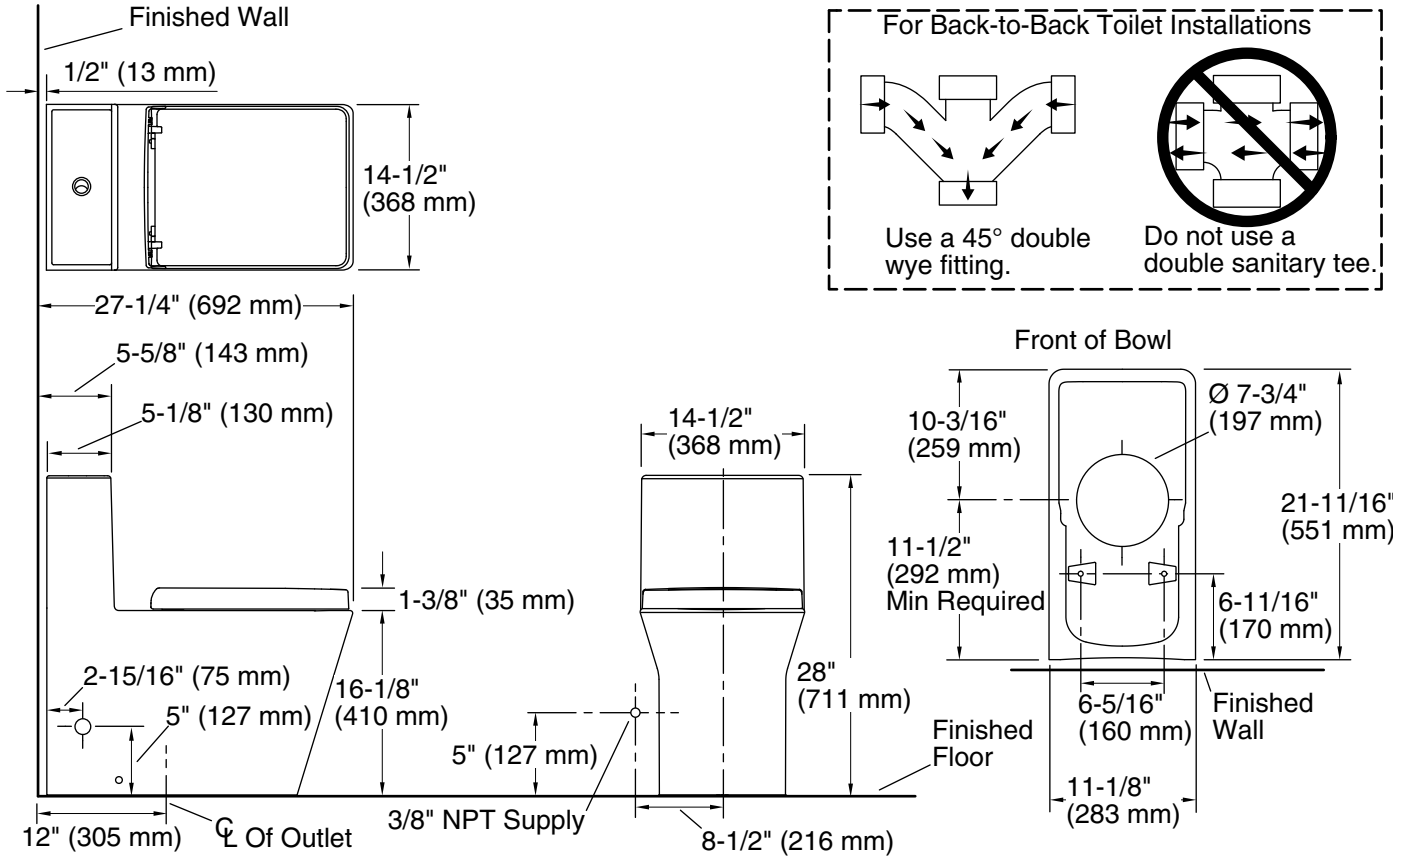

Rêve® Comfort Height®

One-piece compact elongated chair-height toilet w/seat
K-3797

Features

- One-piece toilets integrate the tank and bowl into a seamless, easy-to-clean design.
- Compact elongated bowl offers added comfort while occupying the same space as a round-front bowl.
- Comfort Height® feature offers chair-height seating that makes sitting down and standing up easier for most adults.
- Dual flush offers a choice of 0.8 or 1.6 gpf (3.0 or 6.0 lpf).
- 2-1/8" (54 mm) glazed trapway.
- Skirted trapway simplifies cleaning.
- Quiet-Close™ elongated seat closes quietly.
- Coordinates with other products in the Rêve collection.

Installation

- Standard 12" (305 mm) rough-in.
- Supply line sold separately.

Water Conservation & Rebates

- Eligible for consumer rebates in some municipalities.

Recommended Products/Accessories

- K-9384 Dual-flush Actuator
- 1023457 Wax Ring/Hardware Kit
- 1265114 Connector Hose
- K-23726 Drain treatment

Included Components

Additional Components:

- Dual flush push buttons
- Installation kit
- Installation template
- Tank accessory pack
- Tank cover
- Toilet seat

Codes/Standards

- ASME A112.19.2/CSA B45.1
- ASME A112.19.14
- DOE - Energy Policy Act 1992
- EPA WaterSense®

KOHLER®

Rêve® Comfort Height® One-piece compact elongated chair-height toilet w/seat K-3797

Technical Information

All product dimensions are nominal.

Toilet type:	One-piece, Floor-mount
Waste Outlet:	Floor
Bowl shape:	Elongated
Trap passageway:	2-1/8" (54 mm)
Water Consumption	
Full:	1.6 gpf (6 lpf)
Reduced:	0.8 gpf (3 lpf)
Water surface size:	4-1/8" x 5-1/2" (105 mm x 140 mm)
Rim to water surface:	9-3/4" (248 mm)
Rough-in:	12" (305 mm)
Seat-mounting holes:	7-7/8" (200 mm)