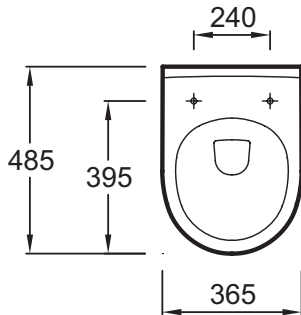

Compact wall-hung WC pan 48.5 x 36.5 cm 18560W

Collection: REACH

Finish*:

00 - White

Main features:

Features

- Dimensions: 48.5 x 36.5
- Material: Ceramic
- Installation solution for small spaces
- Ergonomic seat and metal hinges E70009 or optional slow-close seat E70011
- Closed glaze rim
- Weight: 17.6 kg
- Installation: Wall-hung
- Smooth siphon for perfect upkeep
- Contemporary design

Optional products

- E70009: WC seat with metal hinges
- E70011: WC seat with slow-close and metal hinges removable for easy maintenance

Technical drawing

Product Specification: Compact wall-hung WC pan 48.5 x 36.5 cm. 18560W. Collection: REACH. Dimensions: 48.5 x 36.5. Weight: 17.6 kg. Material: Ceramic. Installation: Wall-hung. Installation solution for small spaces. Smooth siphon for perfect upkeep. Ergonomic seat and metal hinges E70009 or optional slow-close seat E70011. Contemporary design. Closed glaze rim.