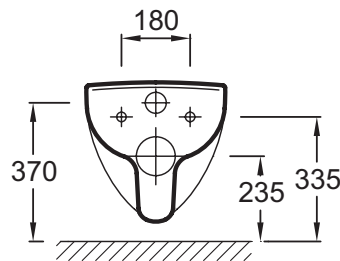

Compact wall-hung WC pan 48.5 x 36.5 cm 18560W

Collection: REACH

Finish*:

00 - White

Main features:

Features

- Dimensions: 48.5 x 36.5
- Material: Ceramic
- Installation solution for small spaces
- Ergonomic seat and metal hinges E70009 or optional slow-close seat E70011
- Closed glaze rim
- Weight: 17.6 kg
- Installation: Wall-hung
- Smooth siphon for perfect upkeep
- Contemporary design

Optional products

- E70009: WC seat with metal hinges
- E70011: WC seat with slow-close and metal hinges removable for easy maintenance

Technical drawing

Product Specification: Compact wall-hung WC pan 48.5 x 36.5 cm. 18560W. Collection: REACH. Dimensions: 48.5 x 36.5. Weight: 17.6 kg. Material: Ceramic. Installation: Wall-hung. Installation solution for small spaces. Smooth siphon for perfect upkeep. Ergonomic seat and metal hinges E70009 or optional slow-close seat E70011. Contemporary design. Closed glaze rim.