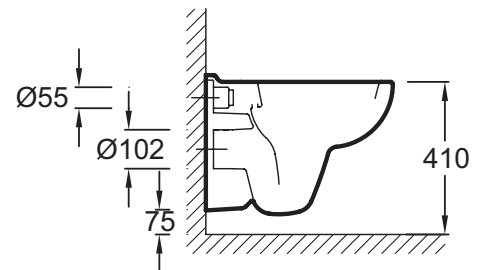

Compact wall-hung WC pan 48.5 x 36.5 cm 18560W

Collection: REACH

Finish*:

00 - White

Main features:

Features

- Dimensions: 48.5 x 36.5
- Material: Ceramic
- Installation solution for small spaces
- Ergonomic seat and metal hinges E70009 or optional slow-close seat E70011
- Closed glaze rim
- Weight: 17.6 kg
- Installation: Wall-hung
- Smooth siphon for perfect upkeep
- Contemporary design

Optional products

- E70009: WC seat with metal hinges
- E70011: WC seat with slow-close and metal hinges removable for easy maintenance

Technical drawing

Product Specification: Compact wall-hung WC pan 48.5 x 36.5 cm. 18560W. Collection: REACH. Dimensions: 48.5 x 36.5. Weight: 17.6 kg. Material: Ceramic. Installation: Wall-hung. Installation solution for small spaces. Smooth siphon for perfect upkeep. Ergonomic seat and metal hinges E70009 or optional slow-close seat E70011. Contemporary design. Closed glaze rim.