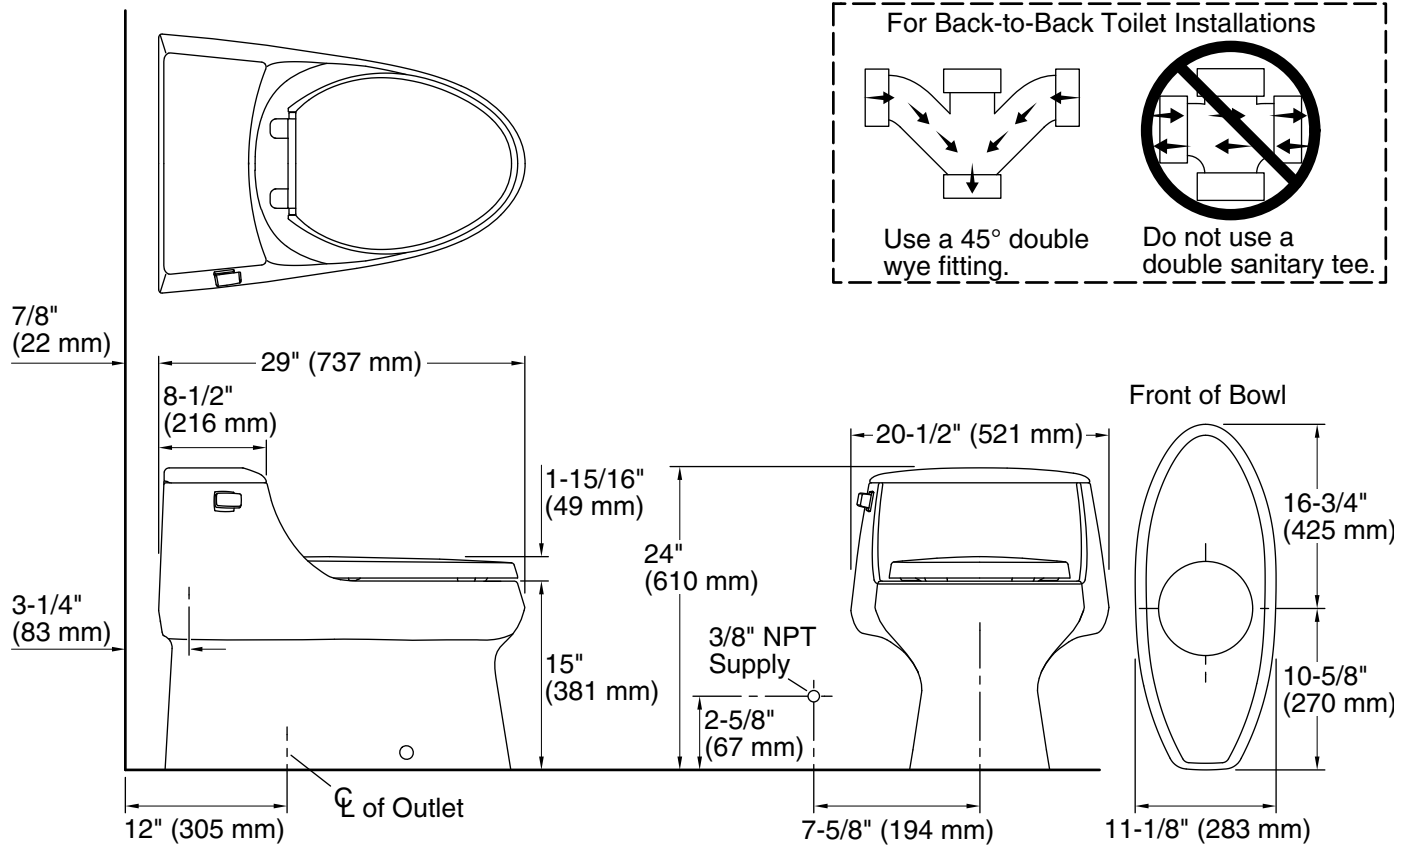

San Raphael®
 one-piece elongated 1.28 gpf toilet
K-3722

Features

- One-piece toilets integrate the tank and bowl into a seamless, easy-to-clean design.
- Elongated bowl offers added room and comfort.
- 1.28 gpf (4.8 lpf).
- Skirted trapway simplifies cleaning.
- Quiet-Close™ elongated seat closes quietly.
- Quick-Release™ functionality allows seat to be removed easily from toilet for convenient cleaning.
- Overhanging lid design creates a clean and sleek look.

Installation

- Standard 12" (305 mm) rough-in.
- Supply line sold separately.

Water Conservation & Rebates

- Eligible for consumer rebates in some municipalities.

Recommended Products/Accessories

- K-75796 Cachet® Nightlight Quiet-Close™ Elongated toilet seat
- K-4108 C³®-230 Elongated bidet toilet seat
- 1023457 Wax Ring/Hardware Kit
- 1265114 Connector Hose
- K-23726 Drain treatment

Available Colors/Finishes

Color tiles intended for reference only.

Color Code Description

	0	White
--	---	-------

Technical Information

All product dimensions are nominal.

Toilet type:	One-piece, Floor-mount
Waste Outlet:	Floor
Bowl shape:	Elongated
Flush type:	Siphon jet
Trap passageway:	2-1/16" (52 mm)
Water Consumption	
Full:	1.28 gpf (4.8 lpf)
Water surface size:	11-1/2" x 7" (292 mm x 178 mm)
Rough-in:	12" (305 mm)
Template:	1231981-7, required, included

Notes

Install this product according to the installation instructions.

For back-to-back toilet installations: Use only a 45° double wye fitting.